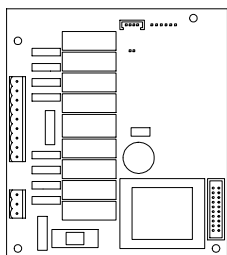

3/4 GR S - 04900718